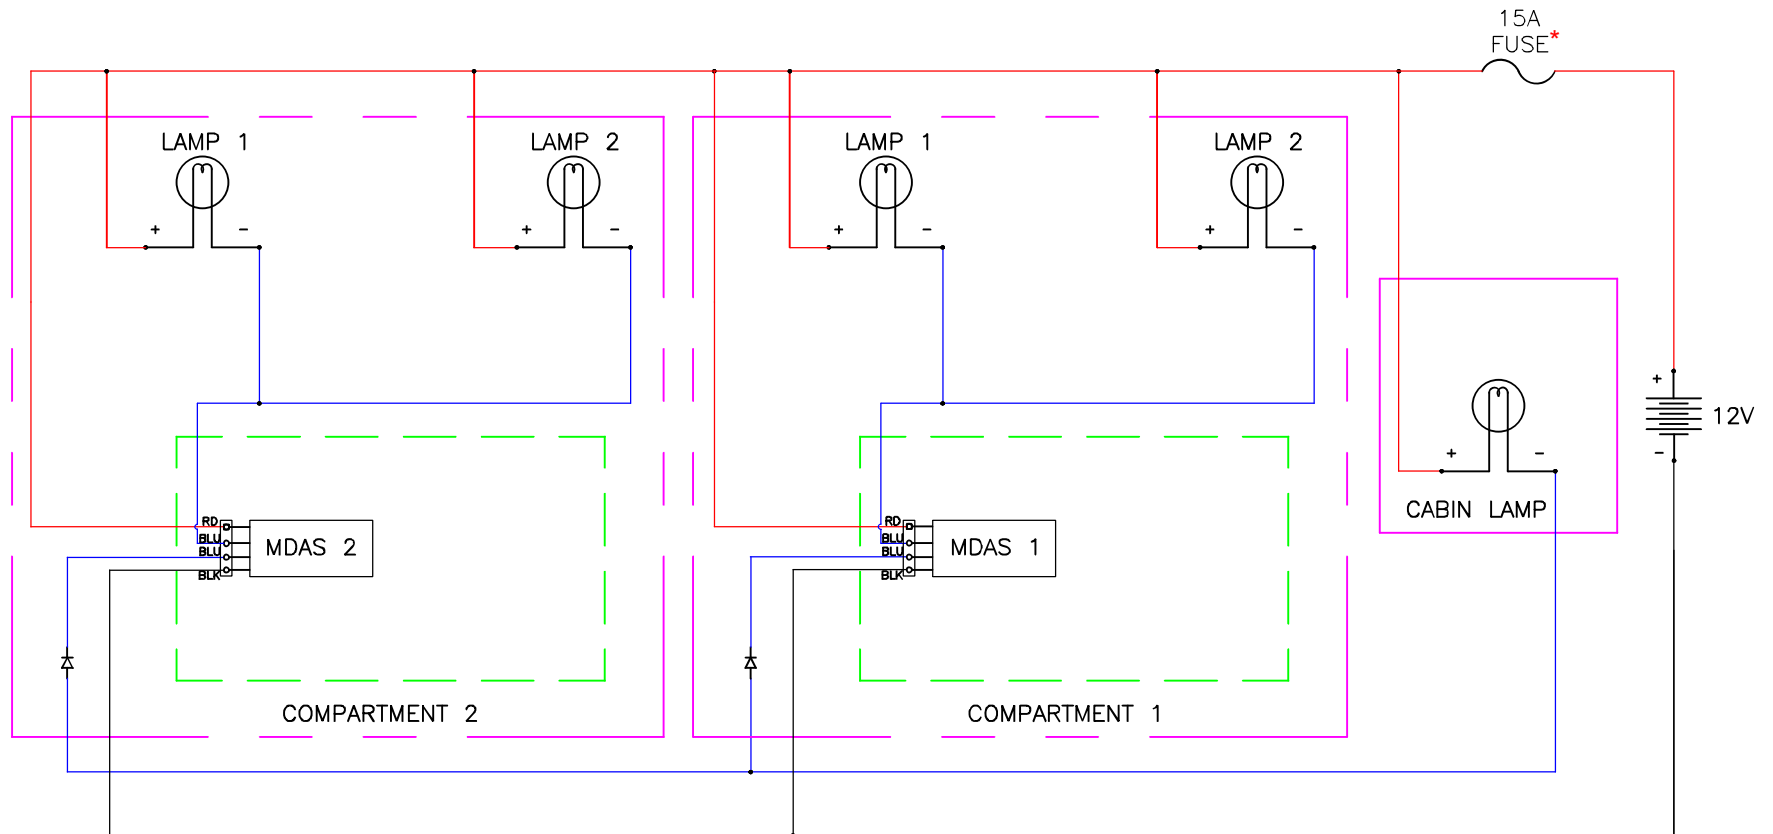

AMDOR Negative MDAS Switch Wiring Schematic

***Fuse is recommended and not included with AMDOR MDAS switch**

4304 Walden Ave. Lancaster, NY 14086
3435 South Service Rd. Burlington, ON L7N 3W6
P: 1-877-462-6367 F: 1-877-462-6300
www.AMDOR.com